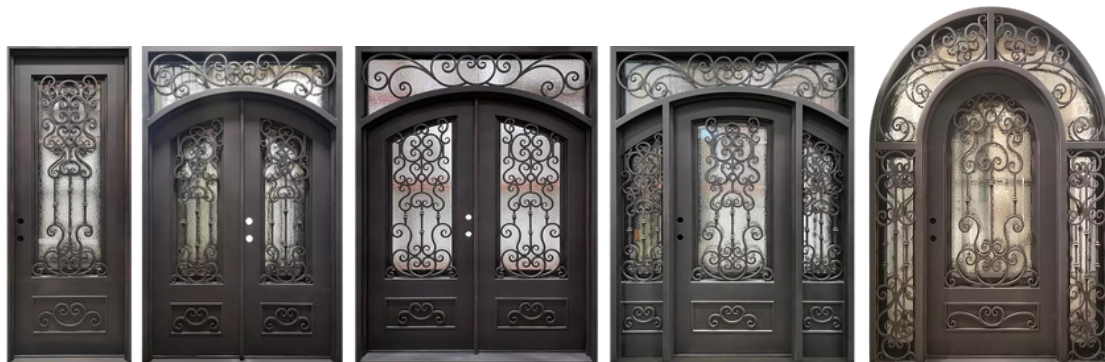

Model PI-D14
62" x 81.5"
2" Jamb

Model PI-D22
74" x 81.5"
2" Jamb

Model PI-D20
74" x 97.5"
2" Jamb

Model PI-D15
62" x 97.5"
2" Jamb

HARMONY

Model PI-96
38" x 97.5"
1" Jamb

Model PI-DT61
62" x 97.5"
2" Jamb

Model PI-DT71
74" x 97.5"
2" Jamb

Model PI-99
38" x 97.5"
1" Jamb

Model PI-D37
62" x 81.5"
2" Jamb

Model PI-D38
62" x 97.5"
2" Jamb

IMPERIA

Model PI-64
37.5" x 81.5"
1" Jamb

Model PI-85
38" x 97.5"
1" Jamb

Model PI-S47
71" x 81.5"
2" Jamb

ETHEREAL